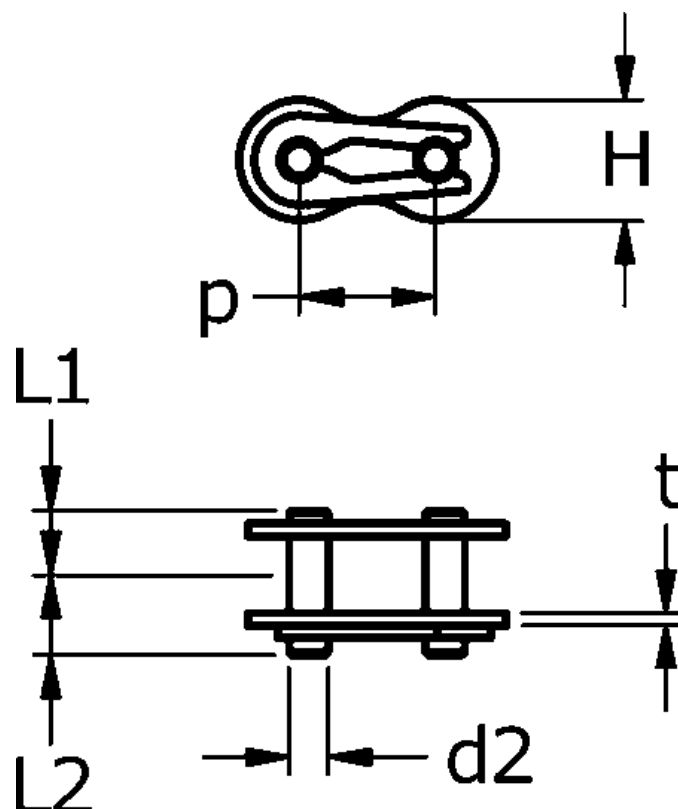

Article number: 61370235082002

Description: Tsubaki 24 B-1 Simplex connecting link with spring clip CL Neptune.

Note: 24 B-1

Measures

$d2 = 14.63$

$H = 33.4$

$L1 = 26.65$

$L2 = 31.85$

$P = 38.1$

$t = 5.6$